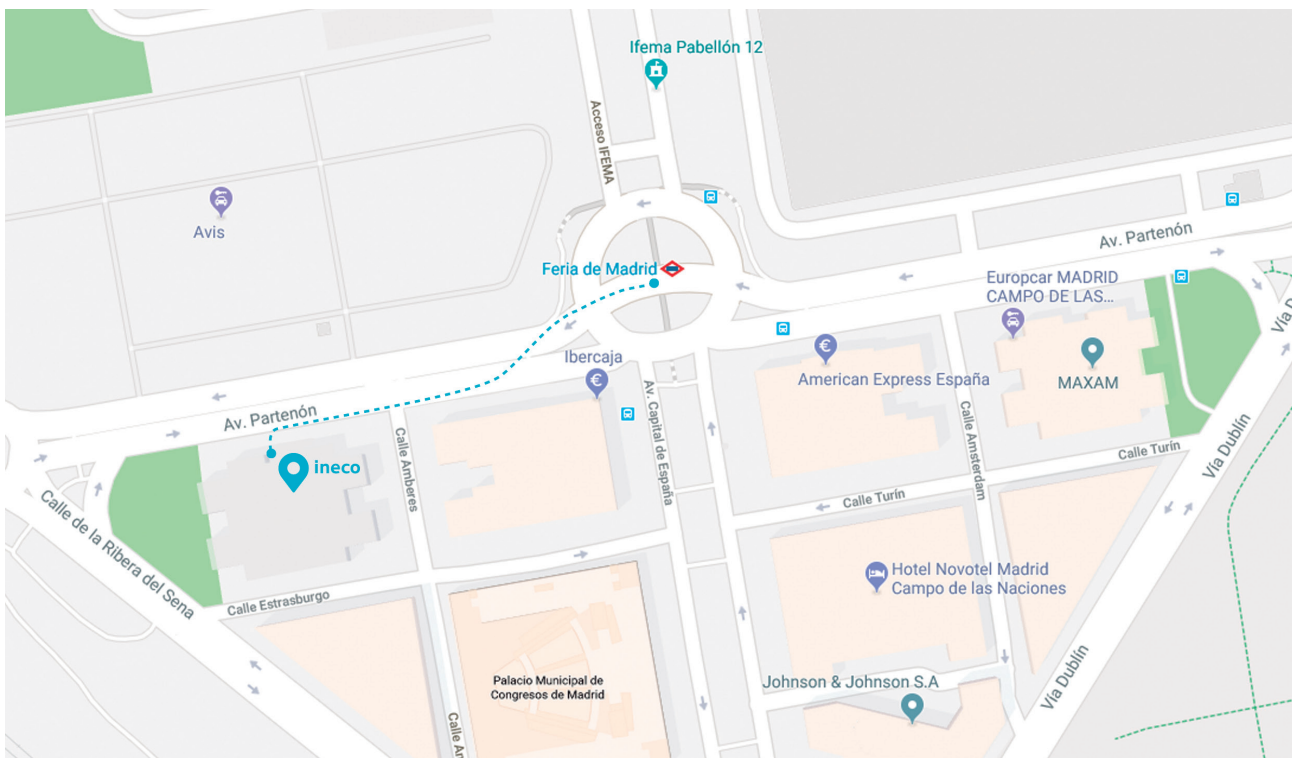

HOW TO GET HERE

EGEO

📍 4 Avenida Partenón
Madrid
28042

☎️ +34 914 52 12 00

🚇 **Nearest Metro Station: Feria de Madrid (L8).**
Madrid-Barajas Airport connection.

From the Feria de Madrid Metro Station (3 min walk)

Walk west on Av. Partenón. Cross the street and you will see Ineco's Egeo Building on the left.

From Madrid-Barajas Airport (10 min metro)

Take Line 8 in the direction of Nuevos Ministerios. Get off at the Feria de Madrid Station and follow the instructions above.

Map courtesy of Google Maps